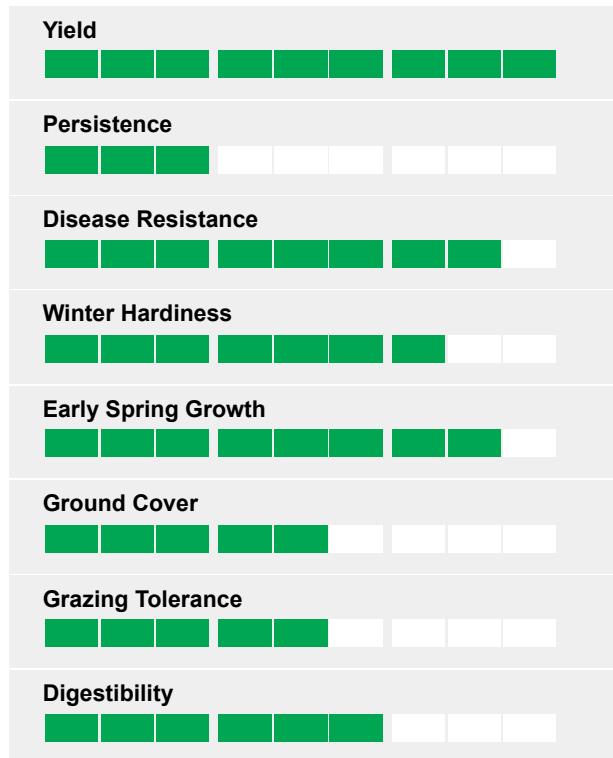

Quality hay or haylage from diploid and Advanced™ Italian Ryegrass

**Quality hay or haylage from diploid Italian Ryegrass and Ryegrass Plus™. This mixture will provide very heavy crops in terms of yield and of a quality which is required for the equine fodder market.**

## Ratings

- Superb for hay or haylage
- Excellent disease resistance
- Will provide at least two heavy crops
- Very responsive to fertiliser inputs

Contains:

Usage:

Seed Rate	Pack Size
13-15kg/acre (32-37kg/ha)	20kg